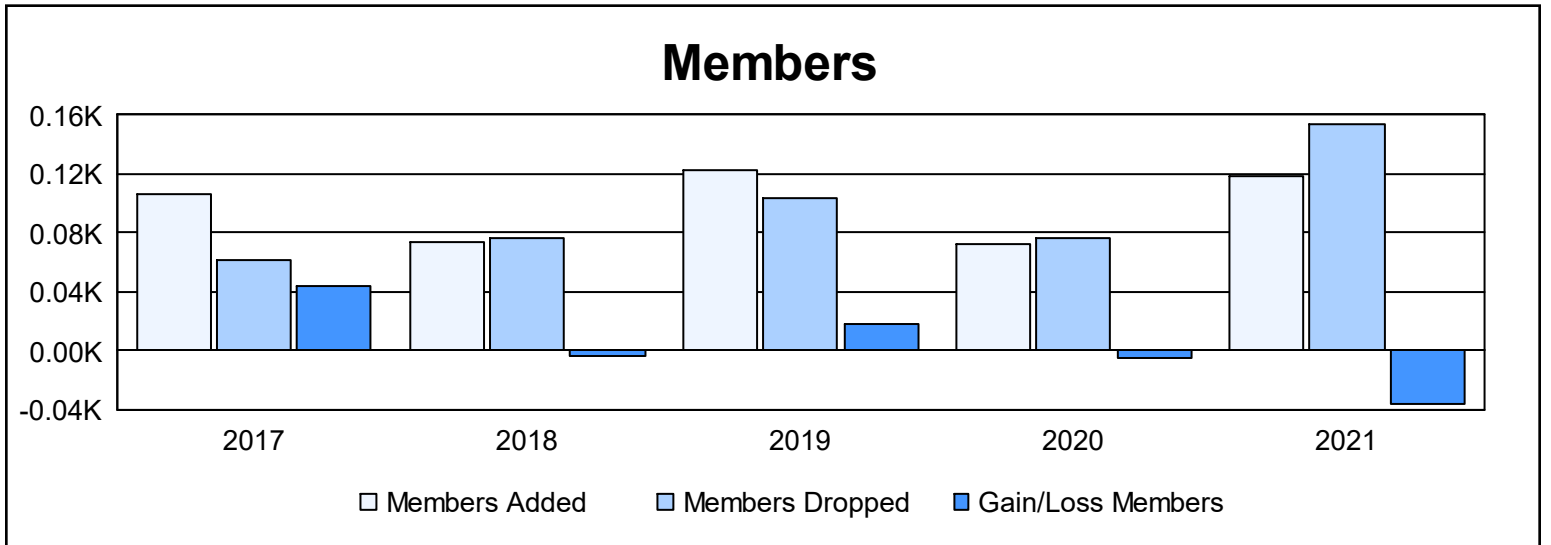

Year	New Clubs	Dropped Clubs	Gain/ Loss Clubs	New Members	Charter Members	Reinstate Members	Transfer Members	Total Member Added	Total Members Dropped	Gain/ Loss Members
2016-2017	0	0	0	98	1	2	5	106	62	44
2017-2018	1	0	1	48	26	0	0	74	77	-3
2018-2019	1	0	1	90	26	2	4	122	104	18
2019-2020	0	0	0	70	1	0	1	72	77	-5
2020-2021	0	0	0	30	10	78	0	118	154	-36
Average	0	0	0	67	13	16	2	98	95	4

Membership Composition June 2021 Cumulative

Gender Composition June 2021 Cumulative