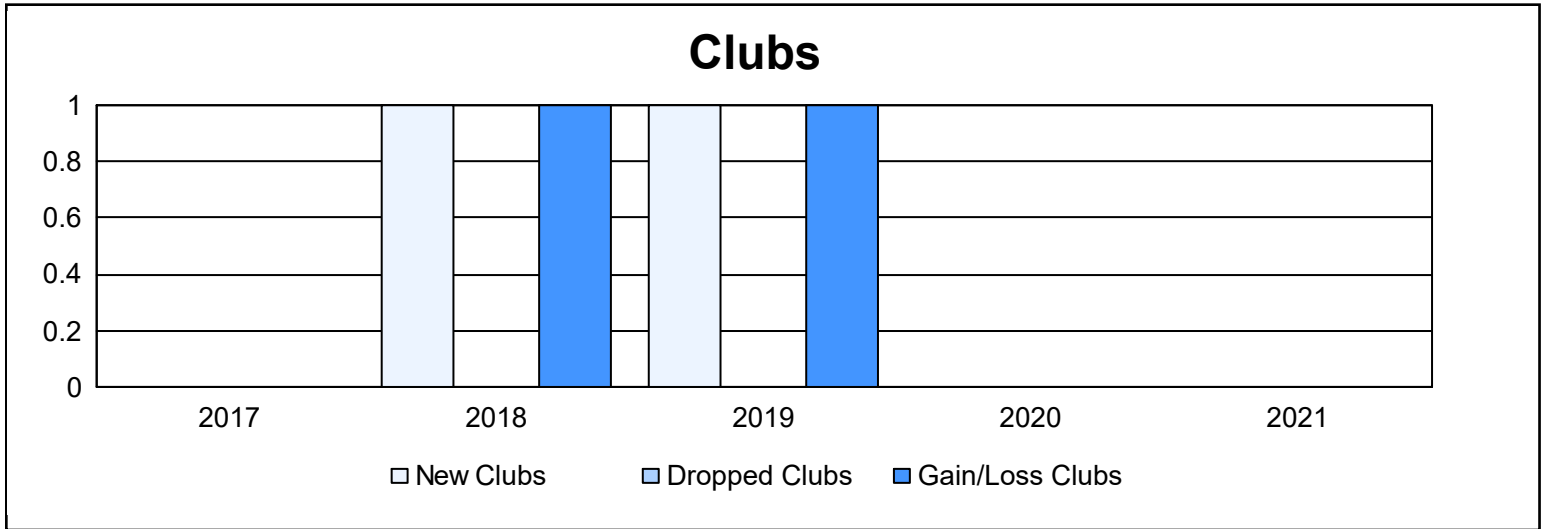

Year	New Clubs	Dropped Clubs	Gain/ Loss Clubs	New Members	Charter Members	Reinstate Members	Transfer Members	Total Member Added	Total Members Dropped	Gain/ Loss Members
2016-2017	0	0	0	98	1	2	5	106	62	44
2017-2018	1	0	1	48	26	0	0	74	77	-3
2018-2019	1	0	1	90	26	2	4	122	104	18
2019-2020	0	0	0	70	1	0	1	72	77	-5
2020-2021	0	0	0	30	10	78	0	118	154	-36
Average	0	0	0	67	13	16	2	98	95	4

Membership Composition June 2021 Cumulative

Gender Composition June 2021 Cumulative