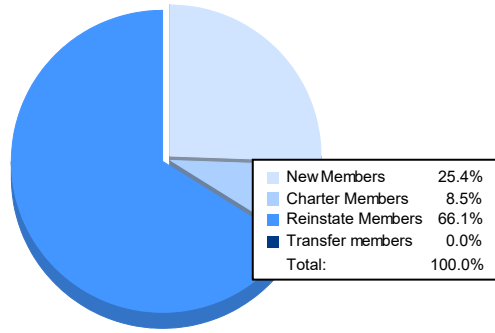

Year	New Clubs	Dropped Clubs	Gain/ Loss Clubs	New Members	Charter Members	Reinstate Members	Transfer Members	Total Member Added	Total Members Dropped	Gain/ Loss Members
2016-2017	0	0	0	98	1	2	5	106	62	44
2017-2018	1	0	1	48	26	0	0	74	77	-3
2018-2019	1	0	1	90	26	2	4	122	104	18
2019-2020	0	0	0	70	1	0	1	72	77	-5
2020-2021	0	0	0	30	10	78	0	118	154	-36
Average	0	0	0	67	13	16	2	98	95	4

Membership Composition June 2021 Cumulative

Gender Composition June 2021 Cumulative